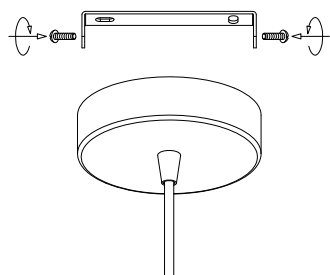

NOVA LUCE

9738210

1

Turn off the general switch

2

Drill holes & apply plastic anchors
With screws

3

Connect the wires

4

Apply the side screws

5

Apply bulb by rotating

6

Apply glass by rotating

7

Turn on the general switch