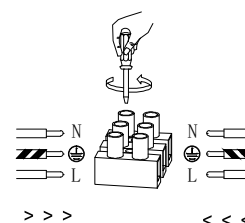

NOVA LUCE

9738210

1

Turn off the general switch

2

Drill holes & apply plastic anchors
With screws

3

Connect the wires

4

Apply the side screws

5

Apply bulb by rotating

6

Apply glass by rotating

7

Turn on the general switch