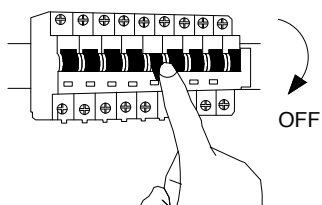

NOVA LUCE

9738210

1

Turn off the general switch

2

Drill holes & apply plastic anchors
With screws

3

Connect the wires

4

Apply the side screws

5

Apply bulb by rotating

6

Apply glass by rotating

7

Turn on the general switch