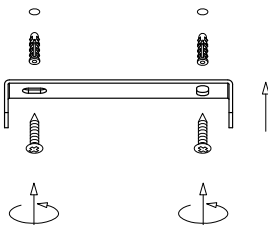

NOVA LUCE

9738210

1

Turn off the general switch

2

Drill holes & apply plastic anchors
With screws

3

Connect the wires

4

Apply the side screws

5

Apply bulb by rotating

6

Apply glass by rotating

7

Turn on the general switch