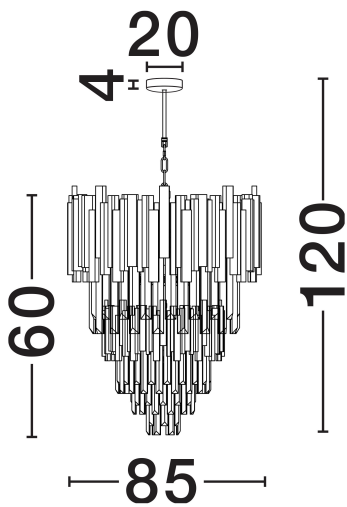

NOVA LUCE

PRODUCT DATASHEET

Version: 001

PRODUCT PHOTOGRAPH

TECHNICAL DRAWING

GENERAL INFORMATION

Product Code	9050120
Collection	Indoor
Product Category	Suspension
Product Family	Grane
Mounting Location	Wall
Application Environment	Indoor
Specifications	N/A

DIMENSION & WEIGHT

LxWxH (cm)	D: 85 H1: 60 H2: 120
Cut Out (cm)	N/A
Weight (Kgr)	18

MATERIAL & COLOR

Product Color	Gold
Body Material	Metal & Crystal

APPLICATION & MOUNTING

Ambient Working Temp.	Max 45°C
Type of Protection	IP20
Dimmable	N/A
Type of Dimming	N/A
Mounting type	Surface
Mounting Depth (cm)	N/A
Led Module Replaceable	Yes
Light Source	E14

Power (Nominal)	20x5W
Input voltage (Nominal)	220-240V
Mains Frequency	50/60Hz

PHOTOMETRICAL DATA

Luminous Flux	N/A
Color Temperature	N/A
Light Color (Designation)	N/A

WARRANTY

Warranty	3 Years
----------	----------------