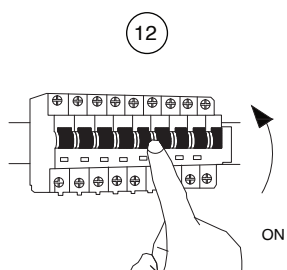

NOVA LUCE

9241140

1. Turn off the general switch
2. Untight the top cap
3. Drill holes apply plastic anchors
4. Apply screws
5. Connect wires
6. Put the canopy in place

7. Tight up the top screw
8. By rotating untight the socket
9. Apply carefully the acrylic
10. Put the socket in place
11. Apply the bulb
12. Turn on general switch