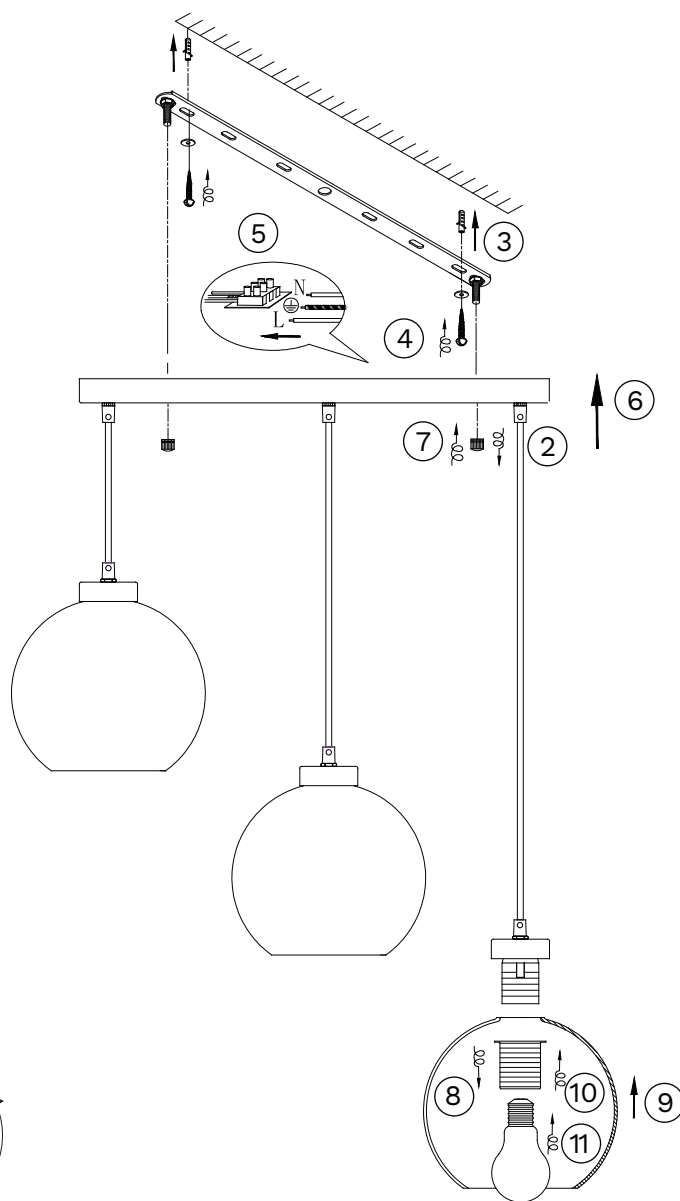

NOVA LUCE

9241140

1. Turn off the general switch
2. Untight the top cap
3. Drill holes apply plastic anchors
4. Apply screws
5. Connect wires
6. Put the canopy in place

7. Tight up the top screw
8. By rotating untight the socket
9. Apply carefully the acrylic
10. Put the socket in place
11. Apply the bulb
12. Turn on general switch