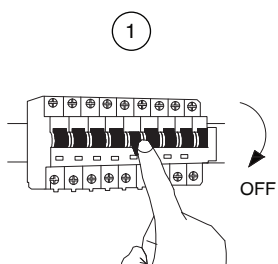

NOVA LUCE

9241140

1. Turn off the general switch
2. Untight the top cap
3. Drill holes apply plastic anchors
4. Apply screws
5. Connect wires
6. Put the canopy in place

7. Tight up the top screw
8. By rotating untight the socket
9. Apply carefully the acrylic
10. Put the socket in place
11. Apply the bulb
12. Turn on general switch