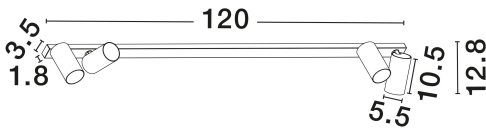

NOVA LUCE

PRODUCT DATASHEET

Version: 001

PRODUCT PHOTOGRAPH

GENERAL INFORMATION

Product Code	9030915
Collection	Indoor
Product Category	Ceiling
Product Family	Oso
Mounting Location	Ceiling
Application Environment	Indoor
Specifications	N/A

DIMENSION & WEIGHT

LxWxH (cm)	L: 120 W: 3.5 H: 10.5
Cut Out (cm)	N/A
Weight (Kgr)	1.2

MATERIAL & COLOR

Product Color	Sandy White
Body Material	Aluminium

APPLICATION & MOUNTING

Ambient Working Temp.	Max 45°C
Type of Protection	IP20
Dimmable	Yes
Type of Dimming	N/A
Mounting type	Surface
Mounting Depth (cm)	N/A
Led Module Replaceable	Yes
Light Source	GU10

TECHNICAL DRAWING

NOVA LUCE S.A

Schimatari Viotias
32009, Greece

+30 22620 58 121
+30 22620 56 743

info@novaluce.com
www.novaluce.com