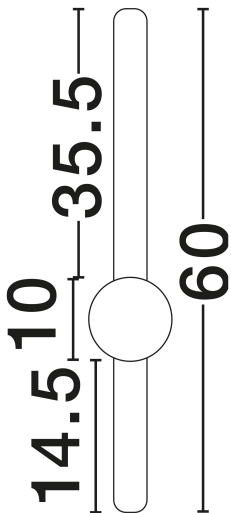

NOVA LUCE

PRODUCT DATASHEET

Version: 001

PRODUCT PHOTOGRAPH

TECHNICAL DRAWING

GENERAL INFORMATION

Product Code	9190719
Collection	Indoor
Product Category	Wall
Product Family	Norei
Mounting Location	Wall
Application Environment	Indoor
Specifications	N/A

DIMENSION & WEIGHT

LxWxH (cm)	D: 10 W: 6 H: 60
Cut Out (cm)	N/A
Weight (Kgr)	0.96

MATERIAL & COLOR

Product Color	Brushed Nickel
Body Material	Steel, Aluminium & Silicone

APPLICATION & MOUNTING

Ambient Working Temp.	Max 45°C
Type of Protection	IP20
Dimmable	No
Type of Dimming	N/A
Mounting type	Surface
Mounting Depth (cm)	N/A
Led Module Replaceable	No
Light Source	LED

NOVA LUCE S.A

Schimatari Viotias
32009, Greece

+30 22620 58 121
+30 22620 56 743

info@novaluce.com
www.novaluce.com