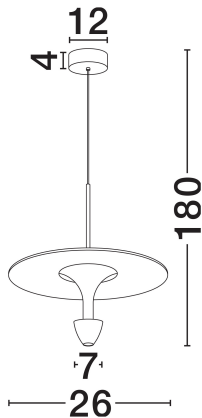

NOVA LUCE

PRODUCT DATASHEET

Version: 001

PRODUCT PHOTOGRAPH

TECHNICAL DRAWING

GENERAL INFORMATION

Product Code	9186701
Collection	Indoor
Product Category	Suspension
Product Family	Topio
Mounting Location	Wall
Application Environment	Indoor
Specifications	N/A

DIMENSION & WEIGHT

LxWxH (cm)	D: 26 H: 180
Cut Out (cm)	N/A
Weight (Kgr)	1.1

MATERIAL & COLOR

Product Color	Sandy Black & White
Body Material	Aluminium

APPLICATION & MOUNTING

Ambient Working Temp.	Max 45°C
Type of Protection	IP20
Dimmable	No
Type of Dimming	N/A
Mounting type	Surface
Mounting Depth (cm)	N/A
Led Module Replaceable	No
Light Source	LED

Power (Nominal)	11W
Input voltage (Nominal)	220-240V
Mains Frequency	50/60Hz

PHOTOMETRICAL DATA

Luminous Flux	908lm
Color Temperature	3000K
Light Color (Designation)	Warm White

WARRANTY

Warranty	3 Years
----------	----------------