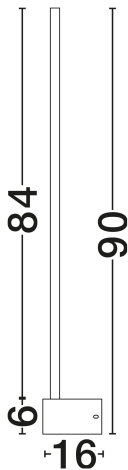

### PRODUCT PHOTOGRAPH

### TECHNICAL DRAWING

### DIMENSION & WEIGHT

LxWxH (cm)	D: 6 W: 16 H: 90
Cut Out (cm)	N/A
Weight (Kgr)	0.5