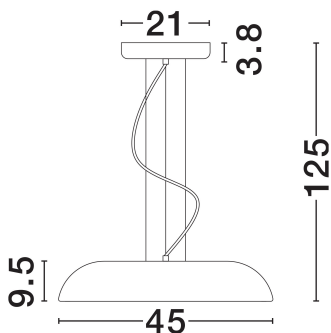

GENERAL INFORMATION

Product Code	9268042
Collection	Indoor
Product Category	Suspension
Product Family	Felicia
Mounting Location	Wall
Application Environment	Indoor
Specifications	N/A

DIMENSION & WEIGHT

LxWxH (cm)	D: 45 H: 125
Cut Out (cm)	N/A
Weight (Kgr)	2.5

MATERIAL & COLOR

Product Color	Brown
Body Material	Steel, Aluminium & Acrylic

APPLICATION & MOUNTING

Ambient Working Temp.	Max 45°C
Type of Protection	IP20
Dimmable	Yes
Type of Dimming	Triac
Mounting type	Surface
Mounting Depth (cm)	N/A
Led Module Replaceable	No
Light Source	LED

NOVA LUCE S.A

Schimatari Viotias
32009, Greece

+30 22620 58 121
+30 22620 56 743

info@novaluce.com
www.novaluce.com