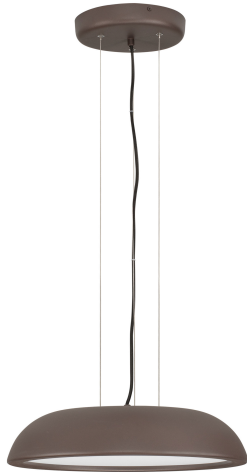

NOVA LUCE

PRODUCT DATASHEET

Version: 001

PRODUCT PHOTOGRAPH

TECHNICAL DRAWING