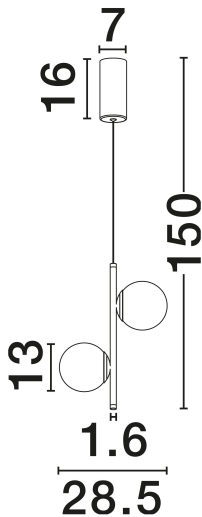

### TECHNICAL DRAWING

### DIMENSION & WEIGHT

LxWxH (cm)	L: 28.5 W: 13 H: 150
Cut Out (cm)	N/A
Weight (Kgr)	0.95

### PHOTOMETRICAL DATA

Luminous Flux	<b>800lm</b>
Color Temperature	<b>3000K</b>
Light Color (Designation)	<b>Warm White</b>