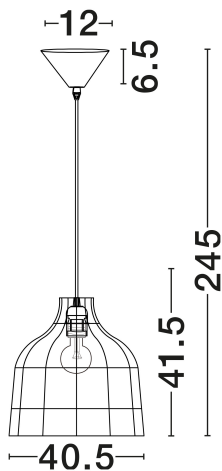

TECHNICAL DRAWING

GENERAL INFORMATION

Product Code	9586657
Collection	Indoor
Product Category	Suspension
Product Family	Solita
Mounting Location	Ceiling
Application Environment	Indoor
Specifications	N/A

DIMENSION & WEIGHT

LxWxH (cm)	D: 40.5 H: 245
Cut Out (cm)	N/A
Weight (Kgr)	1

MATERIAL & COLOR

Product Color	Brown & Sandy Black
Body Material	Rattan & Steel

APPLICATION & MOUNTING

Ambient Working Temp.	Max 45°C
Type of Protection	IP20
Dimmable	Yes
Type of Dimming	N/A
Mounting type	Surface
Mounting Depth (cm)	N/A
Led Module Replaceable	Yes
Light Source	E27

NOVA LUCE S.A

Schimatari Viotias
32009, Greece

+30 22620 58 121
+30 22620 56 743

info@novaluce.com
www.novaluce.com