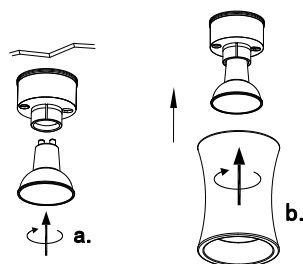

NOVA LUCE

9919107
9919108 9919109

1

Turn off the general switch

2

Drill holes & apply plastic anchors
With screws

3

Connect the wires

4

Apply the side screws

5

Apply the bulb with the part

6

Turn on the general switch