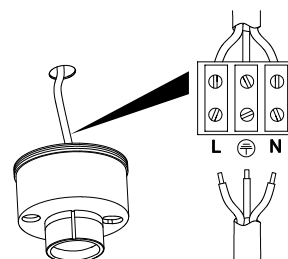

NOVA LUCE

9919107
9919108 9919109

1

Turn off the general switch

2

Drill holes & apply plastic anchors
With screws

3

Connect the wires

4

Apply the side screws

5

Apply the bulb with the part

6

Turn on the general switch