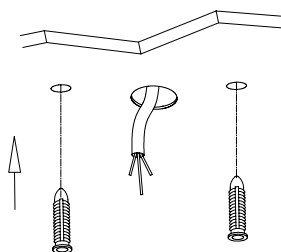

NOVA LUCE

9919107
9919108 9919109

1

Turn off the general switch

2

Drill holes & apply plastic anchors
With screws

3

Connect the wires

4

Apply the side screws

5

Apply the bulb with the part

6

Turn on the general switch