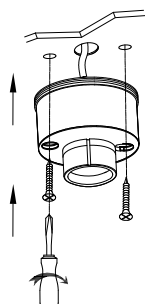

NOVA LUCE

9919107
9919108 9919109

1

Turn off the general switch

2

Drill holes & apply plastic anchors
With screws

3

Connect the wires

4

Apply the side screws

5

Apply the bulb with the part

6

Turn on the general switch