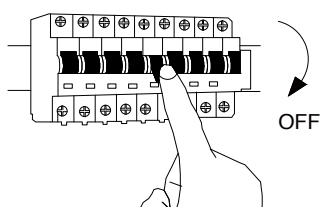

NOVA LUCE

9919107
9919108 9919109

1

Turn off the general switch

2

Drill holes & apply plastic anchors
With screws

3

Connect the wires

4

Apply the side screws

5

Apply the bulb with the part

6

Turn on the general switch