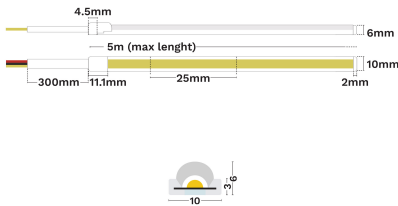

COMPATIBLE WITH

— On/Off Driver: N/A

— Triac Driver: N/A

— Dali Driver: N/A

GENERAL INFORMATION

Product Code	9530037
Product Category	Led Strips
Product Family	Ten
Mounting Location	N/A
Application Environment	Outdoor

DIMENSION & WEIGHT

LxWxH (cm)	L:5m 10 mm
Cut out (cm)	N/A
Weight (Kgr)	N/A

MATERIAL & COLOR

Product Color	N/A
Body Material	Silicone
Cover Material	N/A

APPLICATION & MOUNTING

Ambient Working Temp.	45 C
Type of Protection	IP65
Protection Class IK	N/A
Dimmable	Yes
Type of Dimming (Optional)	Triac/Dali
Mounting type	N/A
Mounting Depth (cm)	N/A
Led Module Replaceable	No
Light Source	Led
Adjustable	No

NOVA LUCE S.A

Schimatari Viotias
32009, Greece

+30 22620 58 121
+30 22620 56 743

info@novaluce.com
www.novaluce.com