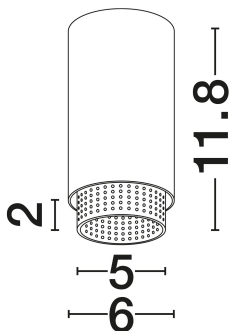

NOVA LUCE

PRODUCT DATASHEET

Version: 001

PRODUCT PHOTOGRAPH

GENERAL INFORMATION

Product Code	9011401
Collection	Indoor
Product Category	Ceiling
Product Family	Nessi
Mounting Location	Ceiling
Application Environment	Indoor
Specifications	N/A

DIMENSION & WEIGHT

LxWxH (cm)	D: 6 H: 11.8
Cut Out (cm)	N/A
Weight (Kgr)	0.15

MATERIAL & COLOR

Product Color	Sandy Black & Gold
Body Material	Aluminium

TECHNICAL DRAWING

APPLICATION & MOUNTING

Ambient Working Temp.	Max 45°C
Type of Protection	IP20
Dimmable	Yes
Type of Dimming	N/A
Mounting type	Surface
Mounting Depth (cm)	N/A
Led Module Replaceable	Yes
Light Source	MR16/GU10

Power (Nominal)	1x10W
Input voltage (Nominal)	100-240V
Mains Frequency	50/60Hz

PHOTOMETRICAL DATA

Luminus Flux	N/A
Color Temperature	N/A
Light Color (Designation)	N/A

WARRANTY

Warranty	3 Years
----------	----------------