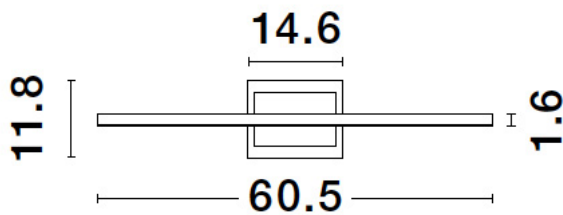

NOVA LUCE

PRODUCT DATASHEET

Version: 001

PRODUCT PHOTOGRAPH

GENERAL INFORMATION

Product Code	9267021
Collection	Decorative
Product Category	Wall
Product Family	Azure
Mounting Location	Wall
Application Environment	Indoor

DIMENSION & WEIGHT

LxWxH (cm)	L: 60,5 W: 6,9 H: 11,8
Cut out (cm)	N/A
Weight (Kgr)	0.8

MATERIAL & COLOR

Product Color	Sandy White
Body Material	Aluminium & Acrylic

TECHNICAL DRAWING

APPLICATION & MOUNTING

Ambient Working Temp.	Max 45 oC
Type of Protection	IP20
Dimmable	No
Type of Dimming (Optional)	N/A
Mounting type	Wall
Mounting Depth (cm)	N/A
Led Module Replaceable	No
Light Source	LED

NOVA LUCE S.A

Schimatari Viotias
32009, Greece

+30 22620 58 121
+30 22620 56 743

info@novaluce.com
www.novaluce.com