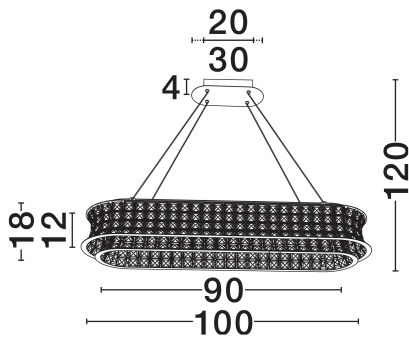

NOVA LUCE

PRODUCT DATASHEET

Version: 001

PRODUCT PHOTOGRAPH

TECHNICAL DRAWING

GENERAL INFORMATION

Product Code	9019777
Collection	Indoor
Product Category	Suspension
Product Family	Celysia
Mounting Location	Wall
Application Environment	Indoor
Specifications	N/A

DIMENSION & WEIGHT

LxWxH (cm)	L: 100 W: 30 H: 120
Cut Out (cm)	N/A
Weight (Kgr)	10.5

MATERIAL & COLOR

Product Color	Chrome
Body Material	Metal & Crystal

APPLICATION & MOUNTING

Ambient Working Temp.	Max 45°C
Type of Protection	IP20
Dimmable	Yes
Type of Dimming	Triac
Mounting type	Surface
Mounting Depth (cm)	N/A
Led Module Replaceable	No
Light Source	LED

Power (Nominal)	74W
Input voltage (Nominal)	220-240V
Mains Frequency	50/60Hz

PHOTOMETRICAL DATA

Luminous Flux	5714lm
Color Temperature	3500K
Light Color (Designation)	Warm White

WARRANTY

Warranty	3 Years
----------	----------------