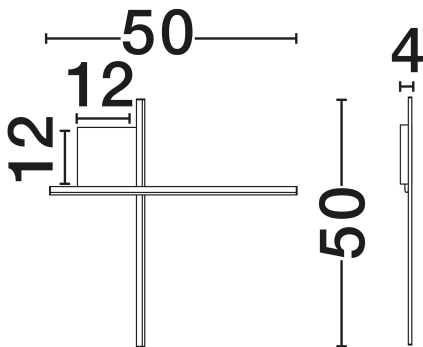

NOVA LUCE

PRODUCT DATASHEET

Version: 001

PRODUCT PHOTOGRAPH

TECHNICAL DRAWING

GENERAL INFORMATION

Product Code	9006084
Collection	Indoor
Product Category	Wall
Product Family	Cross
Mounting Location	Wall
Application Environment	Indoor
Specifications	N/A

DIMENSION & WEIGHT

LxWxH (cm)	L: 50 W: 4 H: 50
Cut Out (cm)	N/A
Weight (Kgr)	0.7

MATERIAL & COLOR

Product Color	Sandy Black
Body Material	Aluminium

APPLICATION & MOUNTING

Ambient Working Temp.	Max 45°C
Type of Protection	IP20
Dimmable	Yes
Type of Dimming	Triac
Mounting type	Surface
Mounting Depth (cm)	N/A
Led Module Replaceable	No
Light Source	LED

Power (Nominal)	15W
Input voltage (Nominal)	220-240V
Mains Frequency	50/60Hz

PHOTOMETRICAL DATA

Luminous Flux	880lm
Color Temperature	2700K
Light Color (Designation)	Warm White

WARRANTY

Warranty	3 Years
----------	----------------