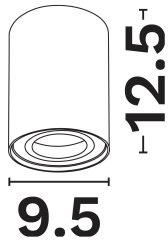

TECHNICAL DRAWING

MATERIAL & COLOR

Product Color	Black
Body Material	Aluminium
Cover Material	N/A

APPLICATION & MOUNTING

Ambient Working Temp.	45 C
Type of Protection	IP20
Protection Class IK	N/A
Dimmable	N/A
Type of Dimming (Optional)	N/A
Mounting type	Surface
Mounting Depth (cm)	Ceiling
Led Module Replaceable	Yes
Light Source	Led Gu10
Adjustable	Yes

COMPATIBLE WITH

— On/Off Driver: N/A

— Triac Driver: N/A

— Dali Driver: N/A

NOVA LUCE S.A

Schimatari Viotias
32009, Greece

+30 22620 58 121
+30 22620 56 743

info@novaluce.com
www.novaluce.com