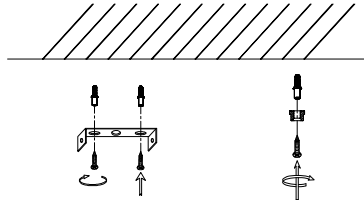

NOVA LUCE

8279601

1

Turn off the general switch

2

Drill holes & apply plastic anchors
With screws

3

Connect the wires

4

Apply the screws

5

Apply the Bulb

6

Apply the glass

7

Turn on the general switch