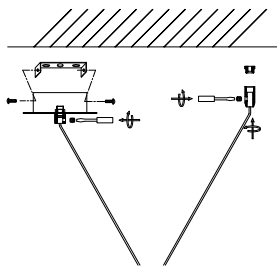

NOVA LUCE

8279601

1

Turn off the general switch

2

Drill holes & apply plastic anchors
With screws

3

Connect the wires

4

Apply the screws

5

Apply the Bulb

6

Apply the glass

7

Turn on the general switch