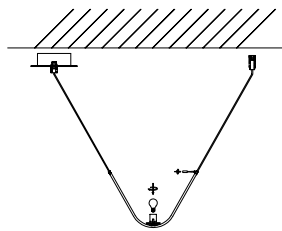

NOVA LUCE

8279601

1

Turn off the general switch

2

Drill holes & apply plastic anchors
With screws

3

Connect the wires

4

Apply the screws

5

Apply the Bulb

6

Apply the glass

7

Turn on the general switch