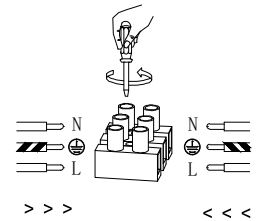

NOVA LUCE

8279601

1

Turn off the general switch

2

Drill holes & apply plastic anchors
With screws

3

Connect the wires

4

Apply the screws

5

Apply the Bulb

6

Apply the glass

7

Turn on the general switch