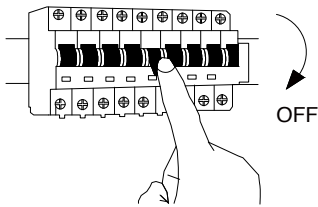

NOVA LUCE

8279601

1

Turn off the general switch

2

Drill holes & apply plastic anchors
With screws

3

Connect the wires

4

Apply the screws

5

Apply the Bulb

6

Apply the glass

7

Turn on the general switch