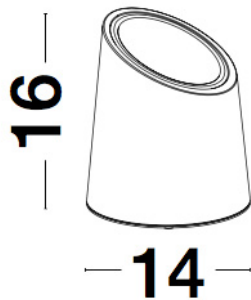

APPLICATION & MOUNTING

Ambient Working Temp.	(-15°C) ~ (+60°C)
Type of Protection	IP65
Dimmable	No
Type of Dimming (Optional)	N/A
Mounting type	Surface
Mounting Depth (cm)	N/A
Led Module Replaceable	Yes
Light Source	GU10

NOVA LUCE S.A

Schimatari Viotias
32009, Greece

+30 22620 58 121
+30 22620 56 743

info@novaluce.com
www.novaluce.com