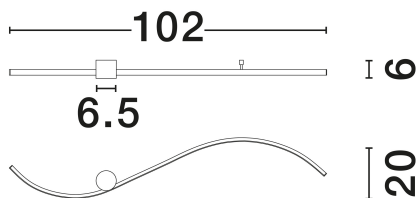

TECHNICAL DRAWING

APPLICATION & MOUNTING

Ambient Working Temp.	Max 45°C
Type of Protection	IP20
Dimmable	No
Type of Dimming	N/A
Mounting type	Surface
Mounting Depth (cm)	N/A
Led Module Replaceable	No
Light Source	LED

NOVA LUCE S.A

Schimatari Viotias
32009, Greece

+30 22620 58 121
+30 22620 56 743

info@novaluce.com
www.novaluce.com