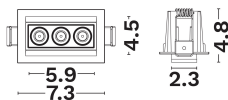

DIMENSION & WEIGHT

LxWxH (cm)	L:7.3 W:4.5 H:4.8
Cut out (cm)	6,9*3,9
Weight (Kgr)	N/A

TECHNICAL DRAWING

MATERIAL & COLOR

Product Color	White & Black
Body Material	Aluminium
Cover Material	N/A

APPLICATION & MOUNTING