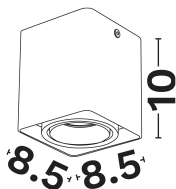

NOVA LUCE

PRODUCT DATASHEET

Version: 001

PRODUCT PHOTOGRAPH

GENERAL INFORMATION

Product Code	9030421
Product Category	Ceiling-Gu10
Product Family	Rende
Mounting Location	Ceiling
Application Environment	Indoor

DIMENSION & WEIGHT

LxWxH (cm)	: 8.5 W: 8.5 H: 10 cm
Cut out (cm)	N/A
Weight (Kgr)	0,396

TECHNICAL DRAWING

MATERIAL & COLOR

Product Color	Black
Body Material	Aluminium
Cover Material	N/A

APPLICATION & MOUNTING