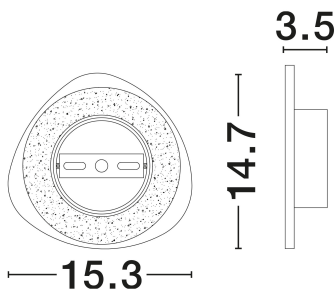

## TECHNICAL DRAWING

## DIMENSION & WEIGHT

LxWxH (cm)	D: 15 H: 3.5
Cut Out (cm)	N/A
Weight (Kgr)	0.32

### PHOTOMETRICAL DATA

Luminous Flux	<b>364lm</b>
Color Temperature	<b>3000K</b>
Light Color (Designation)	<b>Warm White</b>