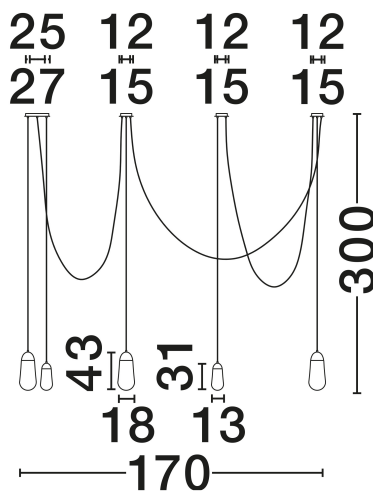

NOVA LUCE

PRODUCT DATASHEET

Version: 001

PRODUCT PHOTOGRAPH

TECHNICAL DRAWING

GENERAL INFORMATION

Product Code	9092826
Collection	Indoor
Product Category	Suspension
Product Family	Blaky
Mounting Location	Ceiling
Application Environment	Indoor
Specifications	N/A

DIMENSION & WEIGHT

LxWxH (cm)	L: 170 H: 300
Cut Out (cm)	N/A
Weight (Kgr)	7.7

MATERIAL & COLOR

Product Color	Opal & Matt Black
Body Material	Glass & Metal

APPLICATION & MOUNTING

Ambient Working Temp.	Max 45°C
Type of Protection	IP20
Dimmable	Yes
Type of Dimming	N/A
Mounting type	Surface
Mounting Depth (cm)	N/A
Led Module Replaceable	Yes
Light Source	E14

Power (Nominal)	5x5W
Input voltage (Nominal)	100-240V
Mains Frequency	50/60Hz

PHOTOMETRICAL DATA

Luminous Flux	N/A
Color Temperature	N/A
Light Color (Designation)	N/A

WARRANTY

Warranty	3 Years
----------	----------------