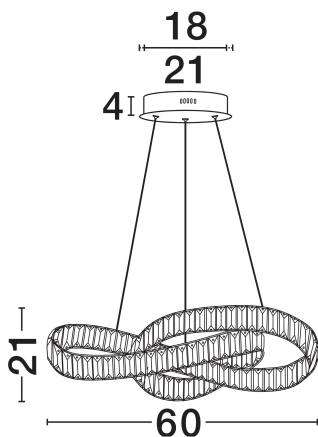

TECHNICAL DRAWING

GENERAL INFORMATION

Product Code	9019723
Collection	Indoor
Product Category	Suspension
Product Family	Conceto
Mounting Location	Wall
Application Environment	Indoor
Specifications	N/A

DIMENSION & WEIGHT

LxWxH (cm)	D: 60 H: 120
Cut Out (cm)	N/A
Weight (Kgr)	7.7

MATERIAL & COLOR

Product Color	Chrome
Body Material	Metal & Crystal

APPLICATION & MOUNTING

Ambient Working Temp.	Max 45°C
Type of Protection	IP20
Dimmable	Yes
Type of Dimming	Triac
Mounting type	Surface
Mounting Depth (cm)	N/A
Led Module Replaceable	No
Light Source	LED

NOVA LUCE S.A

Schimatari Viotias
32009, Greece

+30 22620 58 121
+30 22620 56 743

info@novaluce.com
www.novaluce.com