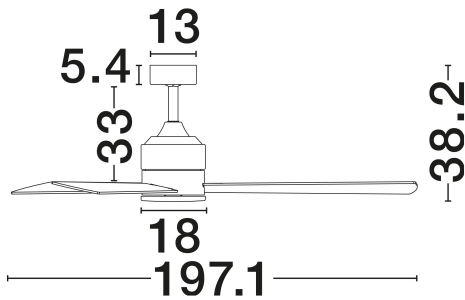

NOVA LUCE

PRODUCT DATASHEET

Version: 001

PRODUCT PHOTOGRAPH

GENERAL INFORMATION

Product Code	9952350
Collection	Indoor
Product Category	Fans
Product Family	Axel
Mounting Location	Ceiling
Application Environment	Indoor
Specifications	N/A

DIMENSION & WEIGHT

LxWxH (cm)	D: 137.10 H: 38.2
Cut Out (cm)	N/A
Weight (Kgr)	5.1

MATERIAL & COLOR

Product Color	Black & Teak & Walnut
Body Material	Aluminium & Plywood

TECHNICAL DRAWING

APPLICATION & MOUNTING

Ambient Working Temp.	Max 45°C
Type of Protection	IP20
Dimmable	N/A
Type of Dimming	N/A
Mounting type	Surface
Mounting Depth (cm)	N/A
Led Module Replaceable	N/A
Light Source	N/A

NOVA LUCE S.A

Schimatari Viotias
32009, Greece

+30 22620 58 121
+30 22620 56 743

info@novaluce.com
www.novaluce.com

NOVA LUCE

PRODUCT DATASHEET

Version: 001

ELECTRICAL DATA

Power (Nominal)	N/A
Input voltage (Nominal)	220-240V
Mains Frequency	50/60Hz

PHOTOMETRICAL DATA