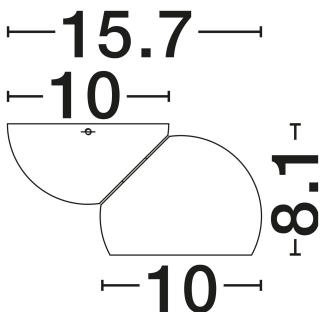

NOVA LUCE

PRODUCT DATASHEET

Version: 001

PRODUCT PHOTOGRAPH

GENERAL INFORMATION

Product Code	9088221
Collection	Indoor
Product Category	Ceiling
Product Family	Lusa
Mounting Location	Ceiling
Application Environment	Indoor
Specifications	N/A

DIMENSION & WEIGHT

LxWxH (cm)	D: 10 W: 15.7 H: 8.1
Cut Out (cm)	N/A
Weight (Kgr)	0.7

MATERIAL & COLOR

Product Color	Sandy White
Body Material	Aluminium

TECHNICAL DRAWING

APPLICATION & MOUNTING

Ambient Working Temp.	Max 45°C
Type of Protection	IP20
Dimmable	Yes
Type of Dimming	Triac
Mounting type	Surface
Mounting Depth (cm)	N/A
Led Module Replaceable	No
Light Source	LED

Power (Nominal)	11W
Input voltage (Nominal)	220-240V
Mains Frequency	50/60Hz

PHOTOMETRICAL DATA

Luminous Flux	770lm
Color Temperature	3000K
Light Color (Designation)	Warm White

WARRANTY

Warranty	3 Years
----------	----------------