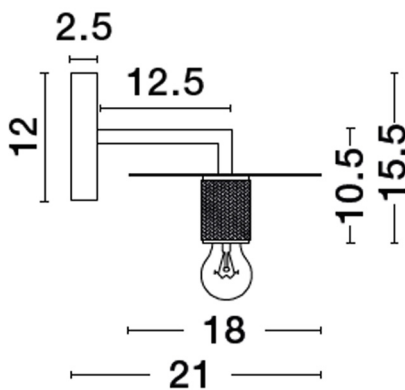

NOVA LUCE

PRODUCT DATASHEET

Version: 001

PRODUCT PHOTOGRAPH

GENERAL INFORMATION

Product Code	9501232
Collection	Decorative
Product Category	Wall
Product Family	Royal
Mounting Location	Wall
Application Environment	Indoor

DIMENSION & WEIGHT

LxWxH (cm)	L: 12 W: 21 H: 15,5
Cut out (cm)	N/A
Weight (Kgr)	0.5

TECHNICAL DRAWING

MATERIAL & COLOR

Product Color	Black
Body Material	Metal

APPLICATION & MOUNTING

Ambient Working Temp.	Max 45 oC
Type of Protection	IP20
Dimmable	Depends on the lamp
Type of Dimming (Optional)	N/A
Mounting type	Wall
Mounting Depth (cm)	N/A
Led Module Replaceable	Yes
Light Source	LED E27

Power (Nominal)	Depends on the lamp
Input voltage (Nominal)	220-240Vac
Mains Frequency	50/60Hz

PHOTOMETRICAL DATA

Luminous Flux	Depends on the lamp
Color Temperature	Depends on the lamp
Light Color (Designation)	N/A