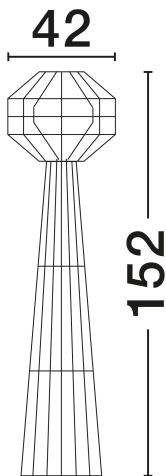

## PRODUCT PHOTOGRAPH

## TECHNICAL DRAWING

## DIMENSION & WEIGHT

LxWxH (cm)	D: 42 H: 152
Cut Out (cm)	N/A
Weight (Kgr)	2.7