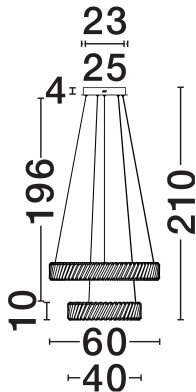

GENERAL INFORMATION

Product Code	9333089
Collection	Indoor
Product Category	Suspension
Product Family	Arietta
Mounting Location	Wall
Application Environment	Indoor
Specifications	N/A

DIMENSION & WEIGHT

LxWxH (cm)	D: 60 H: 210
Cut Out (cm)	N/A
Weight (Kgr)	7

MATERIAL & COLOR

Product Color	Nickel
Body Material	Metal & Crystal

APPLICATION & MOUNTING

Ambient Working Temp.	Max 45°C
Type of Protection	IP20
Dimmable	Yes
Type of Dimming	Triac
Mounting type	Surface
Mounting Depth (cm)	N/A
Led Module Replaceable	No
Light Source	LED

NOVA LUCE S.A

Schimatari Viotias
32009, Greece

+30 22620 58 121
+30 22620 56 743

info@novaluce.com
www.novaluce.com