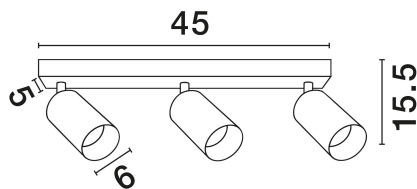

NOVA LUCE

PRODUCT DATASHEET

Version: 001

PRODUCT PHOTOGRAPH

GENERAL INFORMATION

Product Code	9011536
Collection	Indoor
Product Category	Ceiling
Product Family	Reig
Mounting Location	Ceiling
Application Environment	Indoor
Specifications	N/A

DIMENSION & WEIGHT

LxWxH (cm)	L: 45 W: 5 H: 15.5
Cut Out (cm)	N/A
Weight (Kgr)	0.7

MATERIAL & COLOR

Product Color	Sandy Black
Body Material	Aluminium

TECHNICAL DRAWING

APPLICATION & MOUNTING

Ambient Working Temp.	Max 45°C
Type of Protection	IP20
Dimmable	Yes
Type of Dimming	N/A
Mounting type	Surface
Mounting Depth (cm)	N/A
Led Module Replaceable	Yes
Light Source	GU10

Power (Nominal)	3 x 10W
Input voltage (Nominal)	100-240V
Mains Frequency	50/60Hz

PHOTOMETRICAL DATA

Luminous Flux	N/A
Color Temperature	N/A
Light Color (Designation)	N/A

WARRANTY

Warranty	3 Years
----------	----------------