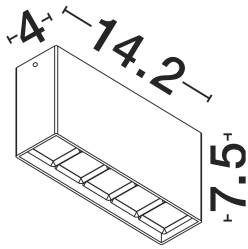

TECHNICAL DRAWING

GENERAL INFORMATION

Product Code	9050704
Collection	Outdoor
Product Category	Ceiling
Product Family	Jax
Mounting Location	Ceiling
Application Environment	Outdoor
Specifications	N/A

DIMENSION & WEIGHT

LxWxH (cm)	L:14.2 W:4 H:8 cm
Cut out (cm)	N/A
Weight (Kgr)	0.54

MATERIAL & COLOR

Product Color	Sandy White
Body Material	Aluminium & Glass

APPLICATION & MOUNTING

Ambient Working Temp.	Max 45 oC
Type of Protection	IP65
Dimmable	No
Type of Dimming	N/A
Mounting type	Surface
Mounting Depth (cm)	N/A
Led Module Replaceable	No
Light Source	LED

NOVA LUCE S.A

Schimatari Viotias
32009, Greece

+30 22620 58 121
+30 22620 56 743

info@novaluce.com
www.novaluce.com