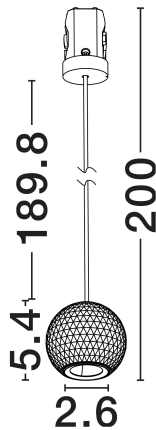

NOVA LUCE

PRODUCT DATASHEET

Version: 001

PRODUCT PHOTOGRAPH

TECHNICAL DRAWING

GENERAL INFORMATION

Product Code	9088183
Collection	Indoor
Product Category	Suspension
Product Family	Notic
Mounting Location	Wall
Application Environment	Indoor
Specifications	N/A

DIMENSION & WEIGHT

LxWxH (cm)	D: 5.4 H: 150
Cut Out (cm)	N/A
Weight (Kgr)	0.266

MATERIAL & COLOR

Product Color	Sandy Black
Body Material	Aluminium

APPLICATION & MOUNTING

Ambient Working Temp.	Max 45°C
Type of Protection	IP20
Dimmable	No
Type of Dimming	N/A
Mounting type	Surface
Mounting Depth (cm)	N/A
Led Module Replaceable	No
Light Source	LED

Power (Nominal)	7W
Input voltage (Nominal)	220-240V
Mains Frequency	50/60Hz

PHOTOMETRICAL DATA

Luminous Flux	455lm
Color Temperature	2700K
Light Color (Designation)	Warm White

WARRANTY

Warranty	3 Years
----------	----------------