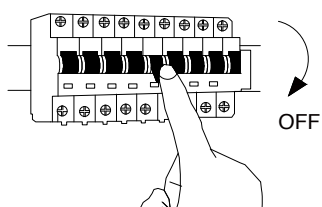

NOVA LUCE

9030832 9030833

1

Turn off the general switch

2

Remove the cap

3

Remove the crews

4

Remove the screws

5

Apply the bulb
Connect the wires

6

Apply the element in
Place with screws

7

Turn on the general switch