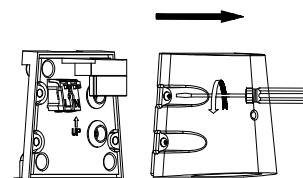

NOVA LUCE

9030832 9030833

1

Turn off the general switch

2

Remove the cap

3

Remove the crews

4

Remove the screws

5

Apply the bulb
Connect the wires

6

Apply the element in
Place with screws

7

Turn on the general switch