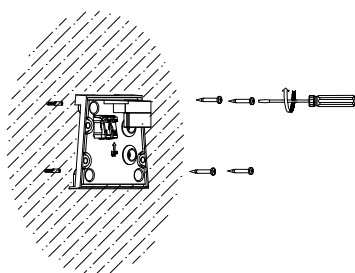

NOVA LUCE

9030832 9030833

1

Turn off the general switch

2

Remove the cap

3

Remove the crews

4

Remove the screws

5

Apply the bulb
Connect the wires

6

Apply the element in
Place with screws

7

Turn on the general switch