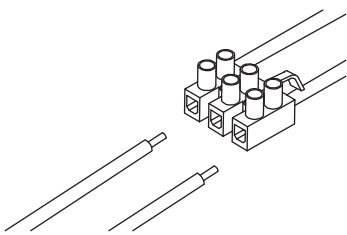

NOVA LUCE

834864, 834866

1

Turn off the general switch

2

Mark and drill holes

3

Apply plastic anchors
& tie up screws

4

Connect the wires

5

Apply the bulb by rotate

6

Apply the product by rotating

7

Turn on the general switch