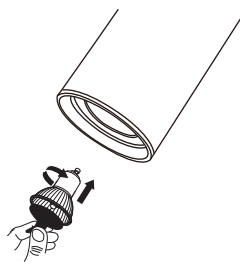

NOVA LUCE

834864, 834866

1

Turn off the general switch

2

Mark and drill holes

3

Apply plastic anchors
& tie up screws

4

Connect the wires

5

Apply the bulb by rotate

6

Apply the product by rotating

7

Turn on the general switch