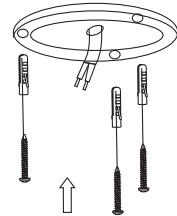

NOVA LUCE

834864, 834866

1

Turn off the general switch

2

Mark and drill holes

3

Apply plastic anchors
& tie up screws

4

Connect the wires

5

Apply the bulb by rotate

6

Apply the product by rotating

7

Turn on the general switch