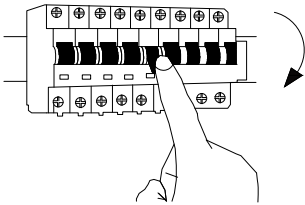

NOVA LUCE

834864, 834866

1

Turn off the general switch

2

Mark and drill holes

3

Apply plastic anchors
& tie up screws

4

Connect the wires

5

Apply the bulb by rotate

6

Apply the product by rotating

7

Turn on the general switch