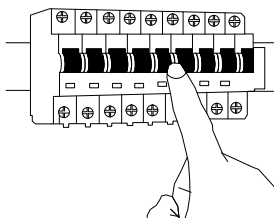

NOVA LUCE

834864, 834866

1

Turn off the general switch

2

Mark and drill holes

3

Apply plastic anchors
& tie up screws

4

Connect the wires

5

Apply the bulb by rotate

6

Apply the product by rotating

7

Turn on the general switch