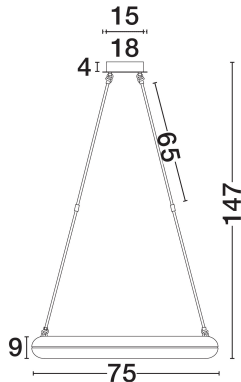

NOVA LUCE

PRODUCT DATASHEET

Version: 001

PRODUCT PHOTOGRAPH

TECHNICAL DRAWING

GENERAL INFORMATION

| | |
|-------------------------|------------|
| Product Code | 9333210 |
| Collection | Indoor |
| Product Category | Suspension |
| Product Family | Gloree |
| Mounting Location | Wall |
| Application Environment | Indoor |
| Specifications | N/A |

DIMENSION & WEIGHT

| | |
|--------------|--------------|
| LxWxH (cm) | D: 75 H: 147 |
| Cut Out (cm) | N/A |
| Weight (Kgr) | 20.4 |

MATERIAL & COLOR

| | |
|---------------|---------------|
| Product Color | Antique Brass |
| Body Material | Metal & Glass |