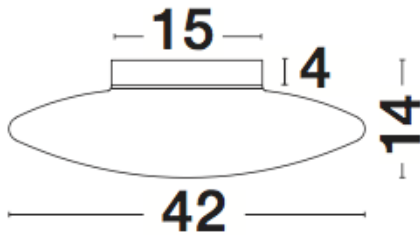

NOVA LUCE

PRODUCT DATASHEET

Version: 001

PRODUCT PHOTOGRAPH

TECHNICAL DRAWING

GENERAL INFORMATION

Product Code	620441
Collection	Decorative
Product Category	Ceiling
Product Family	Pressione
Mounting Location	Ceiling
Application Environment	Indoor

DIMENSION & WEIGHT

LxWxH (cm)	D: 42 H: 14
Cut out (cm)	N/A
Weight (Kgr)	1.6

MATERIAL & COLOR

Product Color	Chrome & Opal
Body Material	Metal & Aluminium & Glass

APPLICATION & MOUNTING

Ambient Working Temp.	Max 45 oC
Type of Protection	IP20
Dimmable	Depends on the lamp
Type of Dimming (Optional)	N/A
Mounting type	Ceiling
Mounting Depth (cm)	N/A
Led Module Replaceable	Yes
Light Source	LED E27