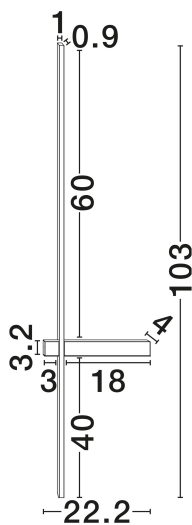

NOVA LUCE

PRODUCT DATASHEET

Version: 001

PRODUCT PHOTOGRAPH

GENERAL INFORMATION

Product Code	9003017
Collection	Indoor
Product Category	Wall
Product Family	Danessa
Mounting Location	Wall
Application Environment	Indoor
Specifications	N/A

DIMENSION & WEIGHT

LxWxH (cm)	L: 22.2 W: 4 H: 73
Cut Out (cm)	N/A
Weight (Kgr)	0.6

MATERIAL & COLOR

Product Color	Brass Gold
Body Material	Aluminium & Acrylic

APPLICATION & MOUNTING

Ambient Working Temp.	Max 45°C
Type of Protection	IP20
Dimmable	No
Type of Dimming	N/A
Mounting type	Surface
Mounting Depth (cm)	N/A
Led Module Replaceable	No
Light Source	LED

TECHNICAL DRAWING

NOVA LUCE S.A

Schimatari Viotias
32009, Greece

+30 22620 58 121
+30 22620 56 743

info@novaluce.com
www.novaluce.com

NOVA LUCE

PRODUCT DATASHEET

Version: 001

ELECTRICAL DATA

Power (Nominal)	5W
Input voltage (Nominal)	220-240V
Mains Frequency	50/60Hz

PHOTOMETRICAL DATA

Luminous Flux	374lm
Color Temperature	2700-3000-4000K
Light Color (Designation)	WW - NW

WARRANTY