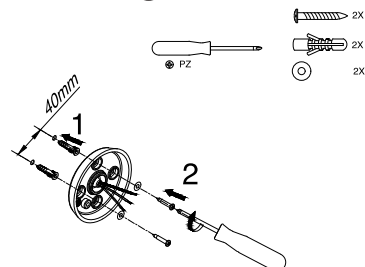

NOVA LUCE

9923407 9923408

1

Turn off the general switch

2

Dismantle the product

3

Drill holes apply plastic anchors
With screws

4

Connect wires

5

Put in place & apply screws

6

Turn on the general switch