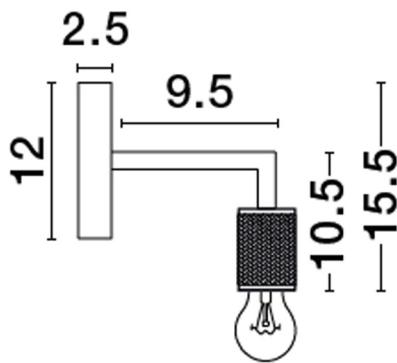

NOVA LUCE

PRODUCT DATASHEET

Version: 001

PRODUCT PHOTOGRAPH

TECHNICAL DRAWING

GENERAL INFORMATION

Product Code	9501233
Collection	Decorative
Product Category	Wall
Product Family	Royal
Mounting Location	Wall
Application Environment	Indoor

DIMENSION & WEIGHT

LxWxH (cm)	L: 12 W: 12 H: 15,5
Cut out (cm)	N/A
Weight (Kgr)	0.3

MATERIAL & COLOR

Product Color	Black
Body Material	Metal

APPLICATION & MOUNTING

Ambient Working Temp.	Max 45 oC
Type of Protection	IP20
Dimmable	Depends on the lamp
Type of Dimming (Optional)	N/A
Mounting type	Wall
Mounting Depth (cm)	N/A
Led Module Replaceable	Yes
Light Source	LED E27

Power (Nominal)	Depends on the lamp
Input voltage (Nominal)	220-240Vac
Mains Frequency	50/60Hz

PHOTOMETRICAL DATA

Luminous Flux	Depends on the lamp
Color Temperature	Depends on the lamp
Light Color (Designation)	N/A