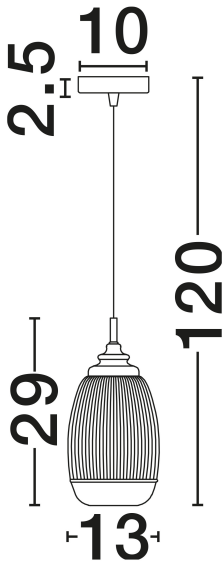

NOVA LUCE

PRODUCT DATASHEET

Version: 001

PRODUCT PHOTOGRAPH

TECHNICAL DRAWING

GENERAL INFORMATION

Product Code	9738212
Collection	Indoor
Product Category	Suspension
Product Family	Mond
Mounting Location	Ceiling
Application Environment	Indoor
Specifications	N/A

DIMENSION & WEIGHT

LxWxH (cm)	D: 13 H: 120
Cut Out (cm)	N/A
Weight (Kgr)	0.65

MATERIAL & COLOR

Product Color	Clear & Satin Gold
Body Material	Glass & Metal

APPLICATION & MOUNTING

Ambient Working Temp.	Max 45°C
Type of Protection	IP20
Dimmable	Yes
Type of Dimming	N/A
Mounting type	Surface
Mounting Depth (cm)	N/A
Led Module Replaceable	Yes
Light Source	E14

Power (Nominal)	1x5W
Input voltage (Nominal)	100-240V
Mains Frequency	50/60Hz

PHOTOMETRICAL DATA

Luminous Flux	N/A
Color Temperature	N/A
Light Color (Designation)	N/A

WARRANTY

Warranty	3 Years
----------	----------------