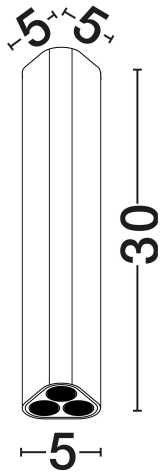

NOVA LUCE

PRODUCT DATASHEET

Version: 001

PRODUCT PHOTOGRAPH

TECHNICAL DRAWING

GENERAL INFORMATION

Product Code	9695105
Collection	Indoor
Product Category	Ceiling
Product Family	Etho
Mounting Location	Ceiling
Application Environment	Indoor
Specifications	N/A

DIMENSION & WEIGHT

LxWxH (cm)	L: 5 W: 5 H: 30.5
Cut Out (cm)	N/A
Weight (Kgr)	0.36

MATERIAL & COLOR

Product Color	Sandy Black
Body Material	Aluminium

APPLICATION & MOUNTING

Ambient Working Temp.	Max 45°C
Type of Protection	IP20
Dimmable	No
Type of Dimming	N/A
Mounting type	Surface
Mounting Depth (cm)	N/A
Led Module Replaceable	No
Light Source	LED

Power (Nominal)	6W
Input voltage (Nominal)	220-240V
Mains Frequency	50/60Hz

PHOTOMETRICAL DATA

Luminous Flux	454lm
Color Temperature	3000K
Light Color (Designation)	Warm White

WARRANTY

Warranty	3 Years
----------	----------------