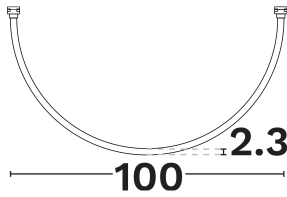

NOVA LUCE

PRODUCT DATASHEET

Version: 001

PRODUCT PHOTOGRAPH

GENERAL INFORMATION

Product Code	9009053
Product Category	Systems
Product Family	Uprail
Mounting Location	Ceiling
Application Environment	Indoor

DIMENSION & WEIGHT

LxWxH (cm)	D:4.5 H:100 cm
Cut out (cm)	N/A
Weight (Kgr)	N/A

TECHNICAL DRAWING

MATERIAL & COLOR

Product Color	White
Body Material	Aluminium
Cover Material	N/A

APPLICATION & MOUNTING

Ambient Working Temp.	45 C
Type of Protection	IP20
Protection Class IK	IK08
Dimmable	Yes
Type of Dimming (Optional)	Triac
Mounting type	Track
Mounting Depth (cm)	Ceiling
Led Module Replaceable	No
Light Source	Led
Adjustable	No

PHOTOMETRICAL DATA

Luminus Flux	797
Luminous Efficacy	53.1
Color Temperature	3000
Light Color (Designation)	Warm White
CRI	>80
SDCM	<3
Beam Angle	360
UGR	N/A

LIFESPAN

Lifetime	50000
----------	--------------