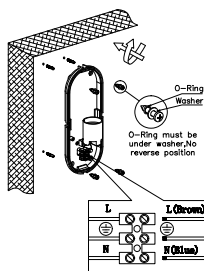

# NOVA LUCE

9030165

1

Turn off the general switch

2

Remove the side screws

3

Remove the screws

4

Connect the wires

5

Apply the bulb by rotating  
With the screws

6

Apply the side screws

7

Turn on the general switch