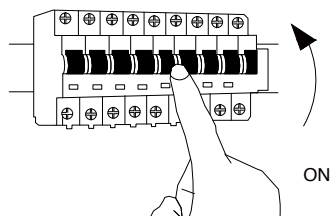

# NOVA LUCE

9030165

1

Turn off the general switch

2

Remove the side screws

3

Remove the screws

4

Connect the wires

5

Apply the bulb by rotating  
With the screws

6

Apply the side screws

7

Turn on the general switch