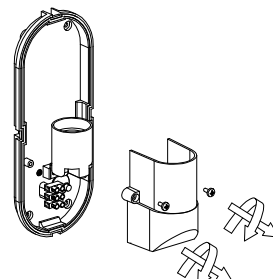

# NOVA LUCE

9030165

1

Turn off the general switch

2

Remove the side screws

3

Remove the screws

4

Connect the wires

5

Apply the bulb by rotating  
With the screws

6

Apply the side screws

7

Turn on the general switch