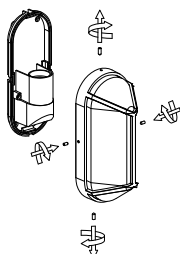

# NOVA LUCE

9030165

1

Turn off the general switch

2

Remove the side screws

3

Remove the screws

4

Connect the wires

5

Apply the bulb by rotating  
With the screws

6

Apply the side screws

7

Turn on the general switch