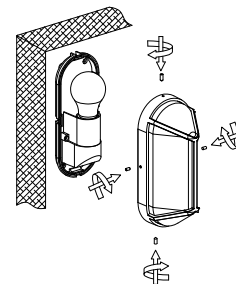

# NOVA LUCE

9030165

1

Turn off the general switch

2

Remove the side screws

3

Remove the screws

4

Connect the wires

5

Apply the bulb by rotating  
With the screws

6

Apply the side screws

7

Turn on the general switch