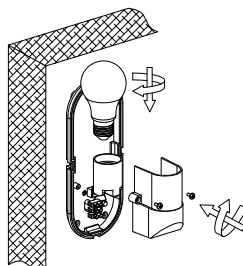

# NOVA LUCE

9030165

1

Turn off the general switch

2

Remove the side screws

3

Remove the screws

4

Connect the wires

5

Apply the bulb by rotating  
With the screws

6

Apply the side screws

7

Turn on the general switch