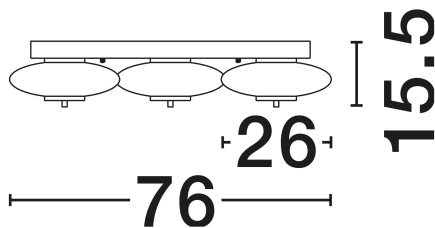

NOVA LUCE

PRODUCT DATASHEET

Version: 001

PRODUCT PHOTOGRAPH

GENERAL INFORMATION

Product Code	9416900
Collection	Indoor
Product Category	Ceiling
Product Family	Ballet
Mounting Location	Ceiling
Application Environment	Indoor
Specifications	N/A

DIMENSION & WEIGHT

LxWxH (cm)	L : 76 W: 46 H: 15.5
Cut Out (cm)	N/A
Weight (Kgr)	3.4

MATERIAL & COLOR

Product Color	Sandy Black & Smokey Grey
Body Material	Metal & Glass

TECHNICAL DRAWING

APPLICATION & MOUNTING

Ambient Working Temp.	Max 45°C
Type of Protection	IP20
Dimmable	Yes
Type of Dimming	Triac
Mounting type	Surface
Mounting Depth (cm)	N/A
Led Module Replaceable	No
Light Source	LED

NOVA LUCE S.A

Schimatari Viotias
32009, Greece

+30 22620 58 121
+30 22620 56 743

info@novaluce.com
www.novaluce.com

NOVA LUCE

PRODUCT DATASHEET

Version: 001

ELECTRICAL DATA

Power (Nominal)	24W
Input voltage (Nominal)	220-240V
Mains Frequency	50/60Hz

PHOTOMETRICAL DATA