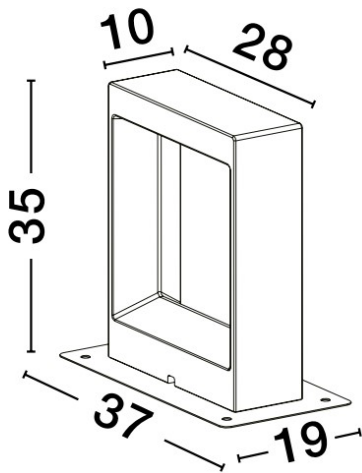

NOVA LUCE

PRODUCT DATASHEET

Version: 001

PRODUCT PHOTOGRAPH

GENERAL INFORMATION

Product Code	9540217
Collection	Outdoor
Product Category	Bollard
Product Family	CAIRO
Mounting Location	Floor
Application Environment	Outdoor

DIMENSION & WEIGHT

LxWxH (cm)	L: 28 W: 10 H: 35
Cut out (cm)	N/A
Weight (Kgr)	7.5

TECHNICAL DRAWING

MATERIAL & COLOR

Product Color	Grey
Body Material	Cement-Glass

APPLICATION & MOUNTING

Ambient Working Temp.	(-15°C) ~ (+60°C)
Type of Protection	IP65
Dimmable	No
Type of Dimming (Optional)	N/A
Mounting type	Surface
Mounting Depth (cm)	N/A
Led Module Replaceable	No
Light Source	LED