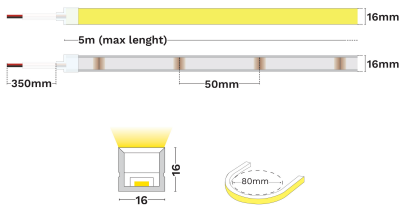

COMPATIBLE WITH

— On/Off Driver: N/A

— Triac Driver: N/A

— Dali Driver: N/A

GENERAL INFORMATION

Product Code	9540144
Product Category	Neon Flex
Product Family	Kema 16X16
Mounting Location	N/A
Application Environment	Outdoor

DIMENSION & WEIGHT

LxWxH (cm)	L:5m 16x16 mm
Cut out (cm)	N/A
Weight (Kgr)	N/A

MATERIAL & COLOR

Product Color	N/A
Body Material	Silicone
Cover Material	N/A

APPLICATION & MOUNTING

Ambient Working Temp.	45 C
Type of Protection	IP67
Protection Class IK	N/A
Dimmable	Yes
Type of Dimming (Optional)	Triac/Dali
Mounting type	N/A
Mounting Depth (cm)	N/A
Led Module Replaceable	No
Light Source	Led
Adjustable	No

NOVA LUCE S.A

Schimatari Viotias
32009, Greece

+30 22620 58 121
+30 22620 56 743

info@novaluce.com
www.novaluce.com