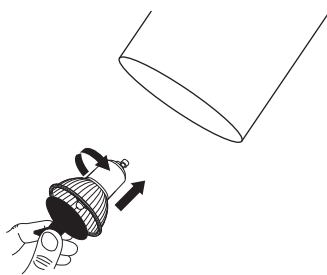

NOVA LUCE

9011334

1

Turn off the general switch

2

Mark and drill holes

3

Apply plastic anchors
& tie up screws

4

Connect the wires

5

Apply the bulb by rotate

6

Fix it into place
by tying up side screws

7

Turn on the general switch