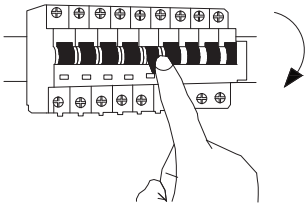

NOVA LUCE

9011334

1

Turn off the general switch

2

Mark and drill holes

3

Apply plastic anchors
& tie up screws

4

Connect the wires

5

Apply the bulb by rotate

6

Fix it into place
by tying up side screws

7

Turn on the general switch