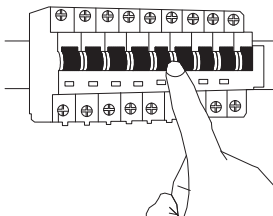

NOVA LUCE

9011334

1

Turn off the general switch

2

Mark and drill holes

3

Apply plastic anchors
& tie up screws

4

Connect the wires

5

Apply the bulb by rotate

6

Fix it into place
by tying up side screws

7

Turn on the general switch