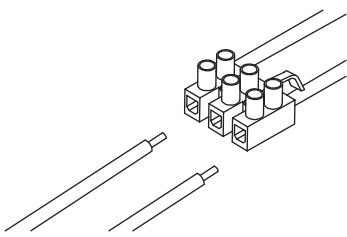

NOVA LUCE

9011334

1

Turn off the general switch

2

Mark and drill holes

3

Apply plastic anchors
& tie up screws

4

Connect the wires

5

Apply the bulb by rotate

6

Fix it into place
by tying up side screws

7

Turn on the general switch