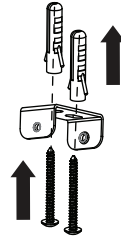

NOVA LUCE

9011334

1

Turn off the general switch

2

Mark and drill holes

3

Apply plastic anchors
& tie up screws

4

Connect the wires

5

Apply the bulb by rotate

6

Fix it into place
by tying up side screws

7

Turn on the general switch