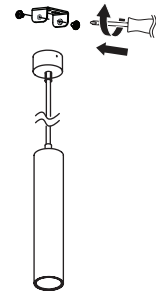

NOVA LUCE

9011334

1

Turn off the general switch

2

Mark and drill holes

3

Apply plastic anchors
& tie up screws

4

Connect the wires

5

Apply the bulb by rotate

6

Fix it into place
by tying up side screws

7

Turn on the general switch