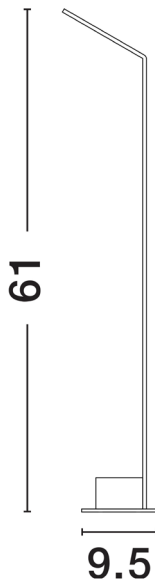

NOVA LUCE

PRODUCT DATASHEET

Version: 001

PRODUCT PHOTOGRAPH

TECHNICAL DRAWING

GENERAL INFORMATION

| | |
|-------------------------|---------------------|
| Product Code | 9030723 |
| Collection | Outdoor |
| Product Category | Bollard |
| Product Family | Vel |
| Mounting Location | Ground |
| Application Environment | Outdoor |
| Specifications | Antisalt Protection |

DIMENSION & WEIGHT

| | |
|--------------|--------------|
| LxWxH (cm) | D: 9,5 H: 61 |
| Cut out (cm) | N/A |
| Weight (Kgr) | 0.95 |

MATERIAL & COLOR

| | |
|---------------|-----------|
| Product Color | Black |
| Body Material | Aluminium |

| | |
|-------------------------|-------------------|
| Power (Nominal) | 7 W |
| Input voltage (Nominal) | 220-240Vac |
| Mains Frequency | 50/60Hz |

PHOTOMETRICAL DATA

| | |
|---------------------------|-------------------|
| Luminous Flux | 707 lm |
| Color Temperature | 3000 K |
| Light Color (Designation) | Warm White |