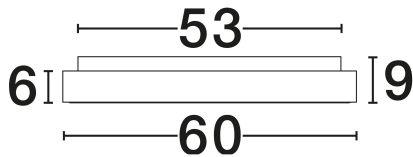

NOVA LUCE

PRODUCT DATASHEET

Version: 001

PRODUCT PHOTOGRAPH

TECHNICAL DRAWING

GENERAL INFORMATION

Product Code	9353850
Collection	Indoor
Product Category	Ceiling
Product Family	Rando Thin
Mounting Location	Ceiling
Application Environment	Indoor
Specifications	N/A

DIMENSION & WEIGHT

LxWxH (cm)	D: 60 H: 9
Cut Out (cm)	N/A
Weight (Kgr)	4.29

MATERIAL & COLOR

Product Color	Sandy White
Body Material	Aluminium & Acrylic

APPLICATION & MOUNTING

Ambient Working Temp.	Max 45°C
Type of Protection	IP20
Dimmable	Yes
Type of Dimming	Triac
Mounting type	Surface
Mounting Depth (cm)	N/A
Led Module Replaceable	No
Light Source	LED

Power (Nominal)	50W
Input voltage (Nominal)	220-240V
Mains Frequency	50/60Hz

PHOTOMETRICAL DATA

Luminous Flux	2864lm
Color Temperature	4000K
Light Color (Designation)	Warm White

WARRANTY

Warranty	3 Years
----------	----------------